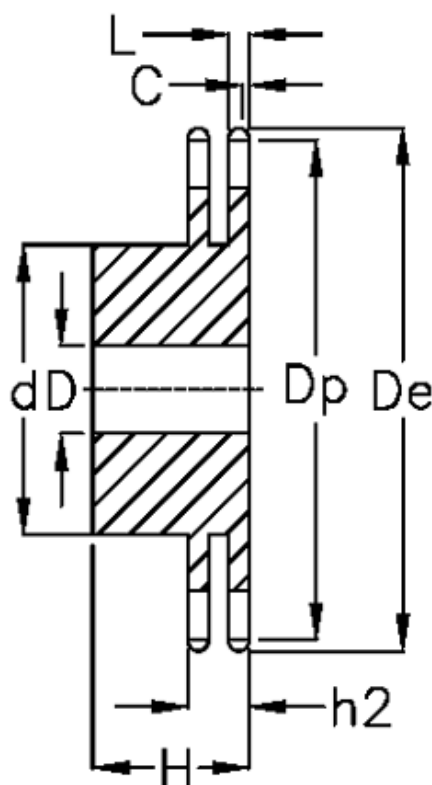

Data Sheet

Article number: 616012011009

Description: Sprocket 28 B-2 Z=9 duplex
predrilled

Measures

C = 5
d = 88
D = 25±0,5

De = 148.4
Dp = 129.96

For chain size = 1 3/4" x 1 1/4"

For chain type = 28 B-2

H = 120

h2 = 88.4

L = 28.8

Number of teeth = 9